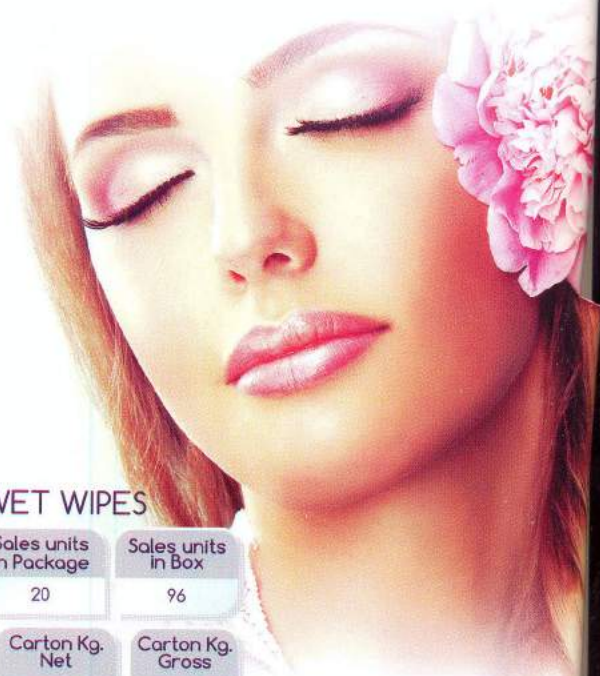

CSI-20S 20 GENITAL HYGIENIC WET WIPES

Code	Barcode	Sales units in Package	Sales units in Box
CSI-20S	8691297101032	20	96
Carton size (mm)			Carton Kg. Gross
W	L	H	Carton Kg. Net
0.255	0.420	0.255	10.00
			Carton Volume M³
			0.0273